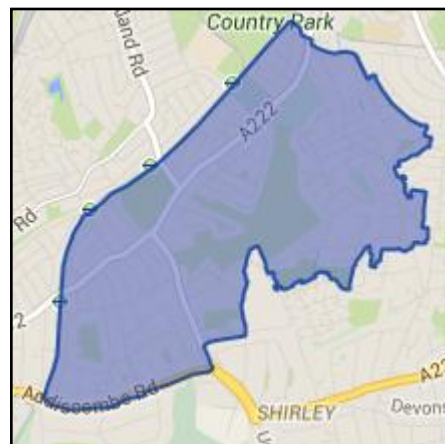

Crime Update

ASHBURTON UPDATE

JUNE 15

There has been a reduction in motor vehicle crime across the ward in the last month but we will continue to patrol the key areas. We have been increasing our plain clothes patrols on night shifts to identify offenders in the area. There however continues to be an increase in moped thefts across the borough so we advise owners to use a secure base to lock their mopeds to which will prevent them being stolen.

Due to half term there has been an increase in anti-social behaviour around the Tollgate Est and Greenview Avenue. We have increased our patrols accordingly but if you are a victim or witness anything please call 101.

Addiscombe Festival

Thanks to everyone who attended the festival, a great time was had by all. We were disappointed to lose the tug of war this year but in training is underway to prevent another defeat.

CONTACT US

Telephone - 02087212474

Email -

Ashburton.snt@met.police.uk

Or... @MPSAshburton

Check the MPS website for details of local meetings

Our current priorities

are:

Burglary

Motor Vehicle crime

Anti Social Behaviour by youths

Croydon Borough

Priorities

Burglary

Motor Vehicle Crime

Violence with Injury

Domestic Violence

NEIGHBOURHOOD WATCH

Manager - **Katie Moore**

Telephone - 020 8555 1200 ext. 37637

Email - nhw@cbnwa.com

Web - www.cbnwa.com

IF YOU SUSPECT IT REPORT IT

CALL 0800 789 321

**CONFIDENTIAL
ANTI-TERRORIST HOTLINE**

In an emergency,
always dial 999

999

The new number
to call to contact
your local police

**D.I.A.L.
101**